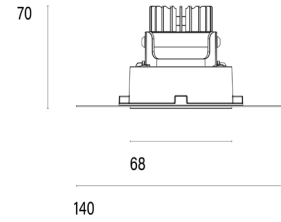

101 06 002102.011

Model

Name	Mono 060 Trimless Type 1 Recessed Downlighter
Finish	Structured White
Area	Indoor

System

Power (Luminaire)	6.8W
Power (System)	8W
Voltage	240V-AC
Optics	Rotationally Symmetrical Direct 60°
Colour Temperature	2700°K
Luminous Flux	624lm
TM30	Rf95 Rg103
CRI	Ra98
Lumen Maintenance	L90 B10 50000hrs
Chromacity	<3 McAdam Step Ellipse
Articulation	Fixed
Cut-Out	Round 85mm x 100mm Depth
Ingress Protection	IP44
Control Device	Remote Fixed Output (Included)
Class	III